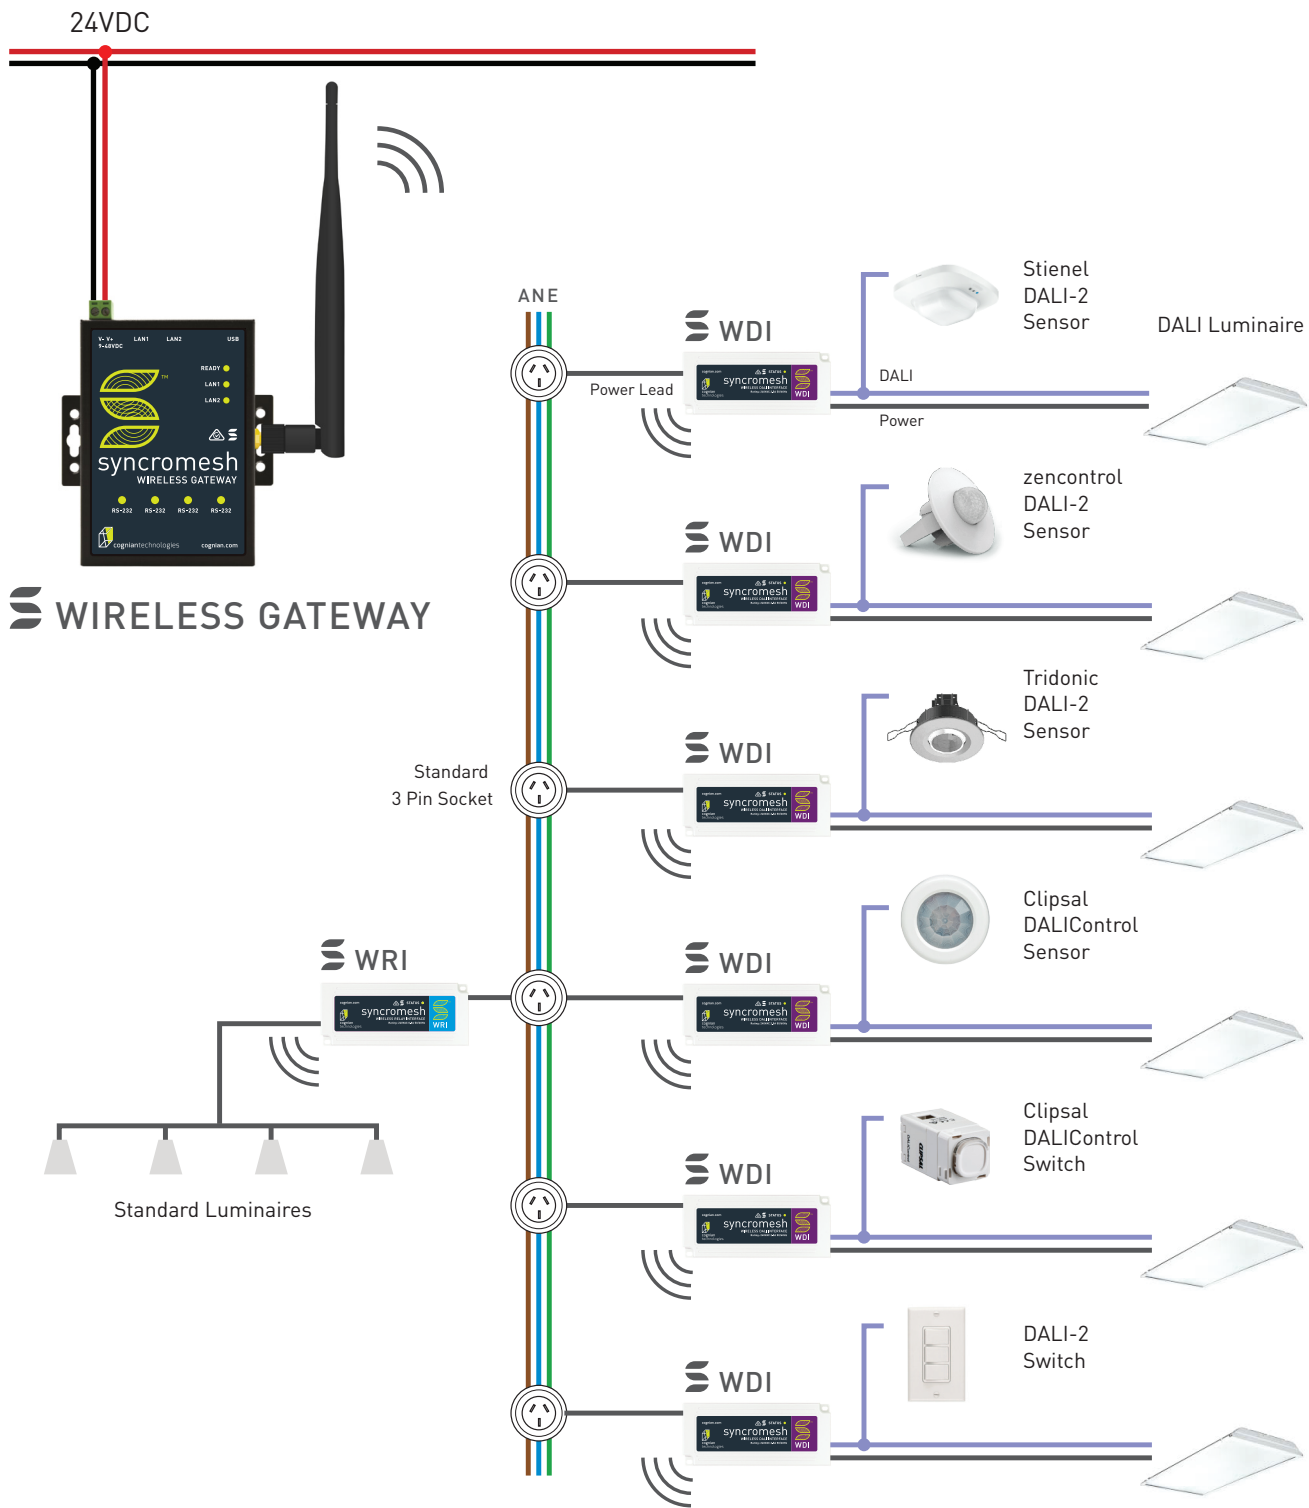

# Syncromesh Wiring Guide

DALI Cabling Mains Rated Double Insulated Cable

## Syncromesh Distribution Board

**1P PSU + 8P for Syncromesh Gateway**  
 Note Total Height 222mm (inc Antenna)